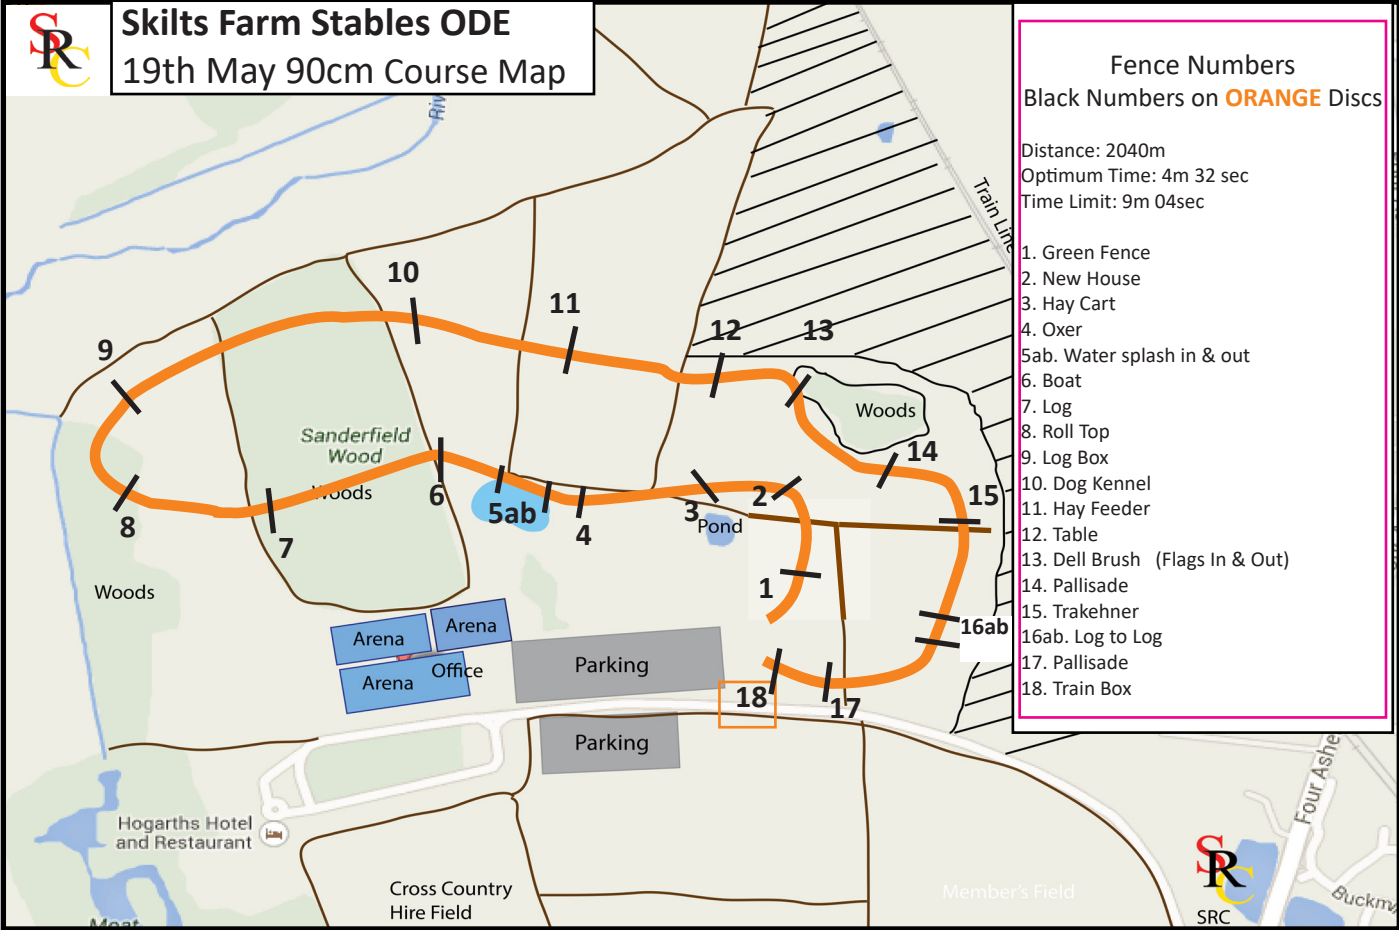

# Skills Farm Stables ODE

## 19th May 90cm Course Map

**Fence Numbers**  
 Black Numbers on **ORANGE** Discs

Distance: 2040m  
 Optimum Time: 4m 32 sec  
 Time Limit: 9m 04sec

1. Green Fence
2. New House
3. Hay Cart
4. Oxer
- 5ab. Water splash in & out
6. Boat
7. Log
8. Roll Top
9. Log Box
10. Dog Kennel
11. Hay Feeder
12. Table
13. Dell Brush (Flags In & Out)
14. Pallisade
15. Trakehner
- 16ab. Log to Log
17. Pallisade
18. Train Box

Hogarths Hotel and Restaurant

Cross Country Hire Field

Member's Field

Four Ashe  
 Buckn...